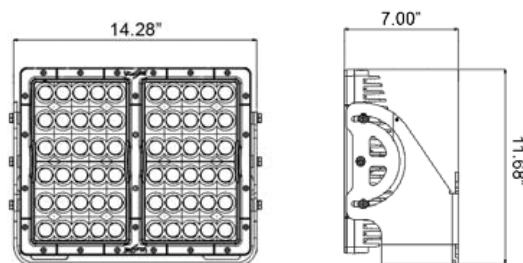

PitMaster 60 Series

The PitMaster series was designed with many applications in mind, from ocean freighters to commercial fishing vessels.